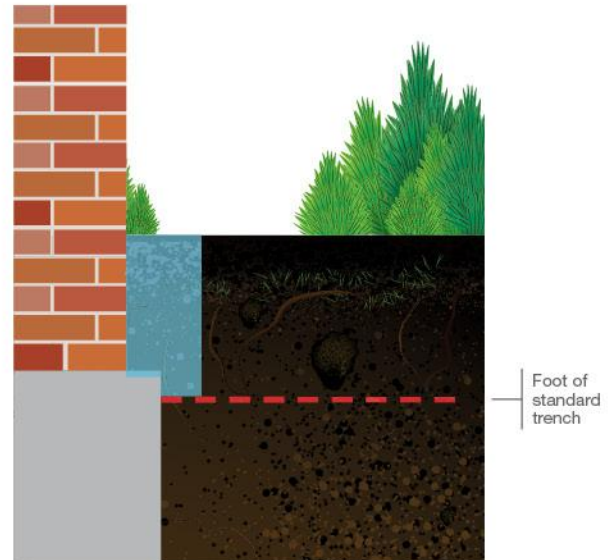

The increased movement of Termidor HE through the soil means there is much less likely to be any need to drill through tiles, and that treatment won't be compromised by obstacles like underground pipes.

The end result is a more effective protection zone that can leave your home looking just as it did before.

That's more convenient for you and your family.

When holes need to be drilled for treatment beneath outdoor or indoor surfaces, the smaller spaces required between standard treatment application sites can result in unsightly disruption and damage.

Termidor HE allows for application sites to be placed in more discreet areas (such as grout lines), which means a thorough treatment can be performed with minimal visual impact and risk of damage.

**Conventional Standard treatments** require significant trenches to be excavated well below the footing. The trenches are then backfilled with treated soil to form the protective zone. This large scale excavation can lead to significant disruption and damage to landscaped areas.