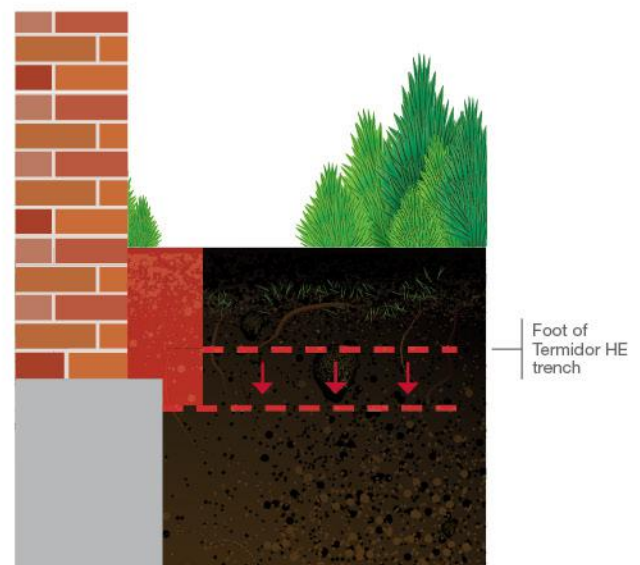

The increased movement of Termidor HE through the soil means there is much less likely to be any need to drill through tiles, and that treatment won't be compromised by obstacles like underground pipes.

The end result is a more effective protection zone that can leave your home looking just as it did before.

That's more convenient for you and your family.

When holes need to be drilled for treatment beneath outdoor or indoor surfaces, the smaller spaces required between standard treatment application sites can result in unsightly disruption and damage.

Termidor HE allows for application sites to be placed in more discreet areas (such as grout lines), which means a thorough treatment can be performed with minimal visual impact and risk of damage.

**Conventional Standard treatments** require significant trenches to be excavated well below the footing. The trenches are then backfilled with treated soil to form the protective zone. This large scale excavation can lead to significant disruption and damage to landscaped areas.