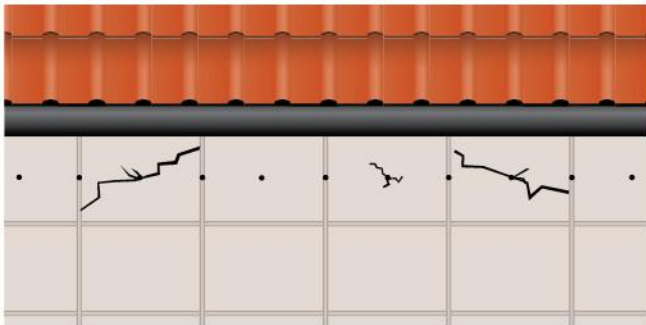

A new level of convenience

The advanced technology in Termidor HE gives your Accredited Termidor Applicator more scope to provide a superior treatment without cutting corners or disturbing the structure and damaging the aesthetics of your home.

The increased movement of Termidor HE through the soil means there is much less likely to be any need to drill through tiles, and that treatment won't be compromised by obstacles like underground pipes.

The end result is a more effective protection zone that can leave your home looking just as it did before.

That's more convenient for you and your family.

When holes need to be drilled for treatment beneath outdoor or indoor surfaces, the smaller spaces required between standard treatment application sites can result in unsightly disruption and damage.