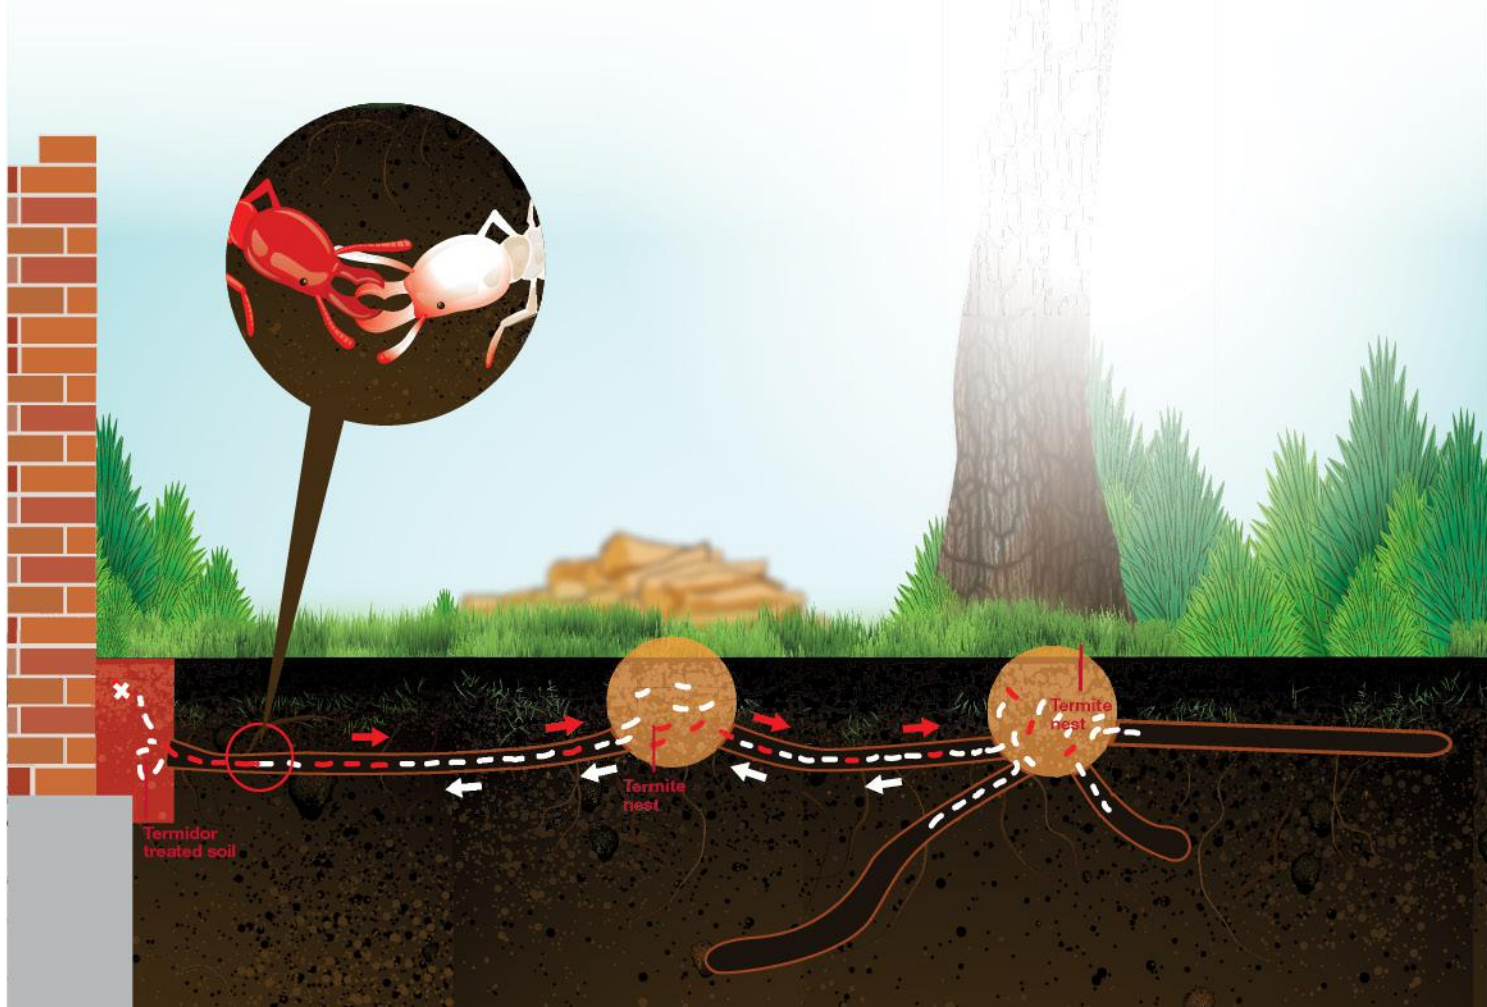

# What makes Termidor so effective

The crucial advantage Termidor has over many other products is that it doesn't repel termites.

Termites are able to detect the older chemicals in the soil and stay away from them. That means the termites remain active and unaffected, still exploring the area and potentially looking for ways into your home.

Termites can't detect the treated zone so, as they continue to forage through the soil, they unknowingly come into contact with Termidor.

## The Genuine Termidor Transfer Effect™

Because affected termites can't detect Termidor, they carry it back to the nest on their bodies and pass it on to other termites – the devastating Genuine Termidor Transfer Effect.

The combination of Termidor being undetectable in the soil and its Transfer Effect mean no other termiticide performs as well as Termidor.

Affected termites transfer Termidor to others by contact, grooming and exchange of food.